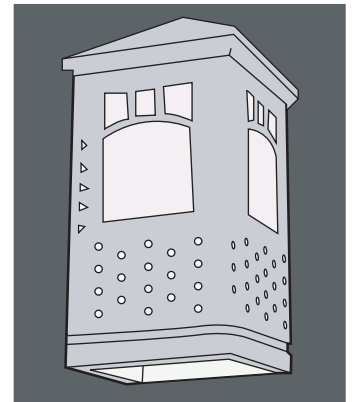

CEILING FIXTURES

		7x8 in.	8x10 in.	9.5x12 in.	11x15 in.
#110C #111C simple cylinders	<i>unglazed</i>	\$90.00	\$115.00	\$150.00	\$175.00
	<i>glazed</i>	\$105.00	\$130.00	\$170.00	\$195.00
#210C - #214C pierced & cutout	<i>unglazed</i>	\$115.00	\$135.00	\$175.00	\$215.00
	<i>glazed</i>	\$130.00	\$150.00	\$195.00	\$235.00
#310C embossed	<i>unglazed</i>	\$115.00	\$135.00	\$185.00	\$225.00
	<i>glazed</i>	\$130.00	\$150.00	\$205.00	\$245.00
#311C embossed with cutout	<i>unglazed</i>	\$125.00	\$145.00	\$220.00	\$250.00
	<i>glazed</i>	\$140.00	\$160.00	\$235.00	\$270.00

Full cylinders with choice of chain or flush-mounting hardware.

CRAFTSMAN SCONCES

		size A 5x5x12 in.	size B 6.5x6.5x12 in.	
#100L wall-mounted lantern	<i>open top</i>	<i>glazed</i>	\$130.00	\$160.00
		<i>natural clay</i>	\$110.00	\$135.00
	<i>with clay cap</i>	<i>glazed</i>	\$155.00	\$195.00
		<i>natural clay</i>	\$135.00	\$165.00
#200L ceiling-mounted hanging lantern	<i>glazed</i>	\$240.00	\$260.00	
	<i>natural clay</i>	\$220.00	\$235.00	

Rectangular fixtures which mount directly to the wall or hang pendulum-style from a chain.