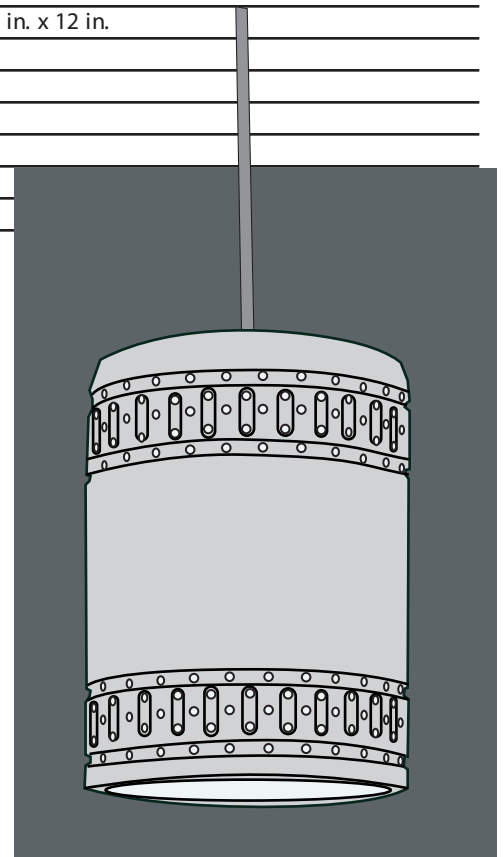

CEILING FIXTURES

		Size 1	Sizes 2 & 3	Size 4	Size 5
		7 in. x 8 in.	7x12 8x10	9.5 in. x 12 in.	11 in. x 5 in.
#110C & #111C	unglazed	\$90.00	\$115.00	\$150.00	\$175.00
Simple Cylinders	one color	\$105.00	\$130.00	\$170.00	\$195.00
	2 colors	\$120.00	\$145.00	\$190.00	\$215.00
#210C - #214C	unglazed	\$115.00	\$135.00	\$175.00	\$215.00
Pierced &	one color	\$130.00	\$150.00	\$195.00	\$235.00
Cutout patterns	2 colors	\$145.00	\$170.00	\$215.00	\$255.00
#310C	unglazed	\$115.00	\$135.00	\$185.00	\$225.00
Embossed Diamond	one color	\$130.00	\$150.00	\$205.00	\$245.00
	2 colors	\$145.00	\$170.00	\$225.00	\$265.00
#311C	unglazed	\$125.00	\$145.00	\$220.00	\$250.00
Embossed Diamon with cutout	one color	\$140.00	\$160.00	\$235.00	\$270.00
	2 colors	\$155.00	\$180.00	\$250.00	\$290.00

LANTERNS

		Size 1	Size 2
		5 in. x 5 in. x 12 in.	6.5 in. x 6.5 in. x 12 in.
#100L			
Wall mounted	open top	\$110.00	\$130.00
Simple Lantern, glazed	with clay cap	\$130.00	\$150.00
#200L			
Ceiling mounted			
Hanging Lantern, glazed		\$175.00	\$200.00

LANTERNS are rectangular fixtures which mount directly to the wall or hang pendulum style from a chain.