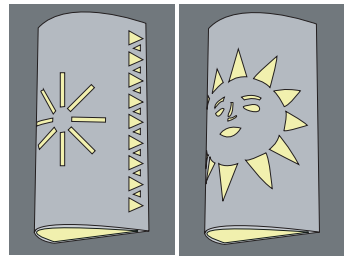

	size B	size C	size D
<i>natural clay</i>	\$90.00	\$110.00	\$130.00
<i>glazed</i>	\$105.00	\$130.00	\$155.00

#110 Single Border
#111 Double Border

#411 Tiered w/Cutout
#412 Tiered w/Star
#413 Tiered w/Halo
#414 Tiered w/Cutout/Halo

	size A/B	size C	size D
<i>natural clay</i>	\$75.00	\$95.00	\$110.00
<i>glazed</i>	\$90.00	\$110.00	\$135.00

	size B	size C	size D
<i>natural clay</i>	\$80.00	\$100.00	\$115.00
<i>glazed</i>	\$95.00	\$120.00	\$140.00

#210 Pierced Star
#211 Pierced Starburst
#212 Pierced Diamond
#213 Cutout Halo
#214 Cutout Starburst

#410 Simple Tiered Sconce

	size A/B	size C	size D
<i>natural clay</i>	\$80.00	\$100.00	\$115.00
<i>glazed</i>	\$95.00	\$120.00	\$140.00