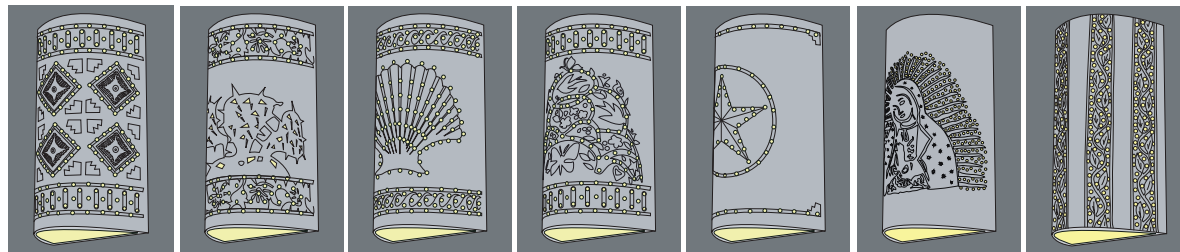

#210 Pierced Star
#211 Pierced Starburst
#212 Pierced Diamond
#213 Cutout Halo
#214 Cutout Starburst

#410 Simple Tiered Sconce

	size A/B	size C	size D
<i>natural clay</i>	\$80.00	\$100.00	\$115.00
<i>glazed</i>	\$95.00	\$120.00	\$140.00

	size A/B	size C	size D
<i>natural clay</i>	\$90.00	\$110.00	\$125.00
<i>glazed</i>	\$105.00	\$130.00	\$150.00

size	10 × 13 only	
<i>natural clay</i>	\$110.00	
<i>glazed</i>	\$125.00	
<i>clay reveal</i>	\$155.00	

#215 Cutout Starburst/Halo
#216 Surface

#311 Embossed Diamond With Cutouts

#510 Flaired Sconce w/ Embossed Borders

	size A/B	size C	size D
<i>natural clay</i>	\$80.00	\$100.00	\$115.00
<i>glazed</i>	\$95.00	\$120.00	\$140.00
<i>clay reveal</i>	\$105.00	\$135.00	\$160.00

#310 Embossed Diamond
#313 Embossed Prickly Pear
#314 Embossed Shell
#315 Embossed Tree of Life
#316 Embossed Star
#317 Virgin of Guadalupe
#318 Climbing Vine

SIZE A = 5 in. × 9 in.
SIZE C = 7 in. × 13 in.