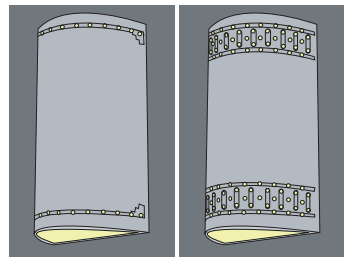

WALL SCONCES

Clayworks Studio/Gallery • 1209 E. 6th St. Austin, TX 78702 • (512) 474-9551 • www.clayworks.net

	size A/B	size C	size D
<i>natural clay</i>	\$65.00	\$85.00	\$105.00
<i>glazed</i>	\$80.00	\$100.00	\$130.00

	size B	size C	size D
<i>natural clay</i>	\$90.00	\$110.00	\$130.00
<i>glazed</i>	\$105.00	\$130.00	\$155.00

#110 Single Border
#111 Double Border

#411 Tiered w/Cutout
#412 Tiered w/Star
#413 Tiered w/Halo
#414 Tiered w/Cutout/Halo