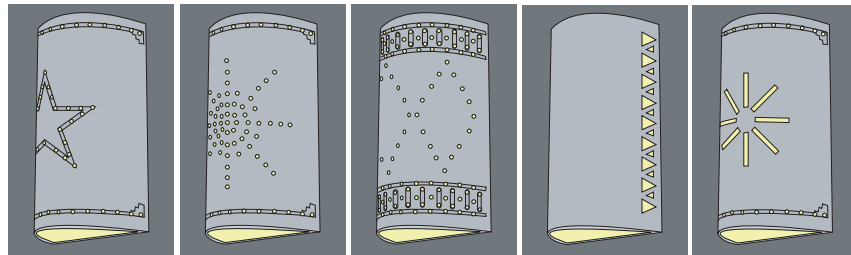

WALL SCONCES

Clayworks Studio/Gallery • 1209 E. 6th St. Austin, TX 78702 • (512) 474-9551 • www.clayworks.net

	size A/B	size C	size D
<i>natural clay</i>	\$65.00	\$85.00	\$105.00
<i>glazed</i>	\$80.00	\$100.00	\$130.00

	size B	size C	size D
<i>natural clay</i>	\$90.00	\$110.00	\$130.00
<i>glazed</i>	\$105.00	\$130.00	\$155.00

#110 Single Border
#111 Double Border

#411 Tiered w/Cutout
#412 Tiered w/Star
#413 Tiered w/Halo
#414 Tiered w/Cutout/Halo