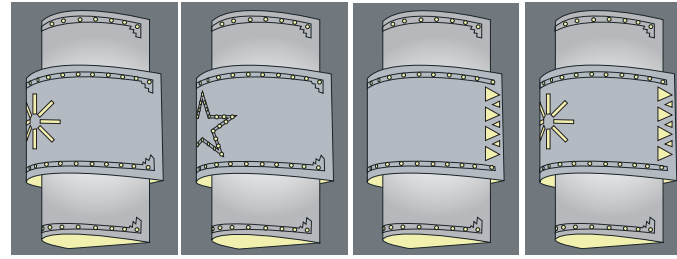

	size B	size C	size D
<i>natural clay</i>	\$90.00	\$110.00	\$130.00
<i>glazed</i>	\$105.00	\$130.00	\$155.00

#110 Single Border
#111 Double Border

#411 Tiered w/Cutout
#412 Tiered w/Star
#413 Tiered w/Halo
#414 Tiered w/Cutout/Halo